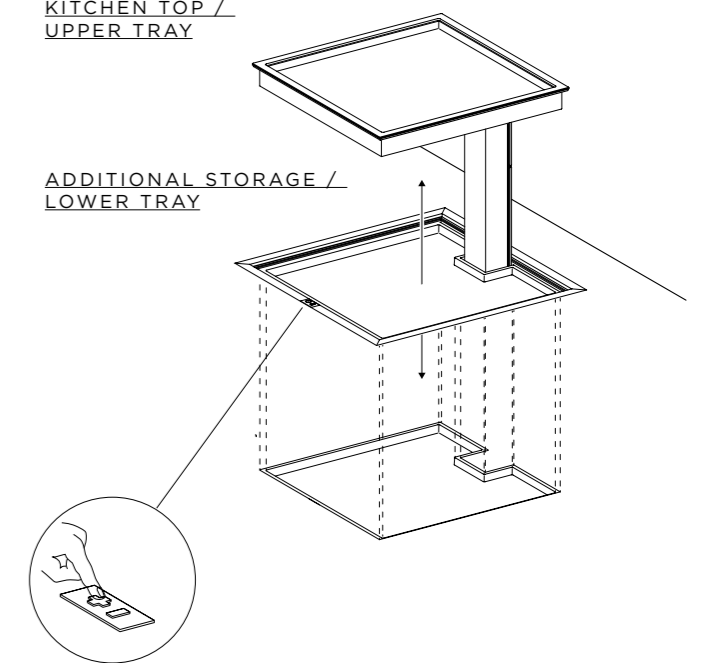

/ FER FERRO
HPL laminate Worktop
Laminato HPL Piano di lavoro
Stratifié HPL Plan de travail

KITCHEN TOP /
UPPER TRAY

ADDITIONAL STORAGE /
LOWER TRAY

CONTROL PANEL

/ EN Developing kitchen design every inch becomes relevant. "Qanto" provides a brand new solution for corner base units in matter of retention capability. Two electrically liftable shelves, allow to fulfill a user-friendliness working space in the kitchen. Besides being simple to use, it offers a very high degree of safety, detecting and blocking the mechanism in presence of hand.