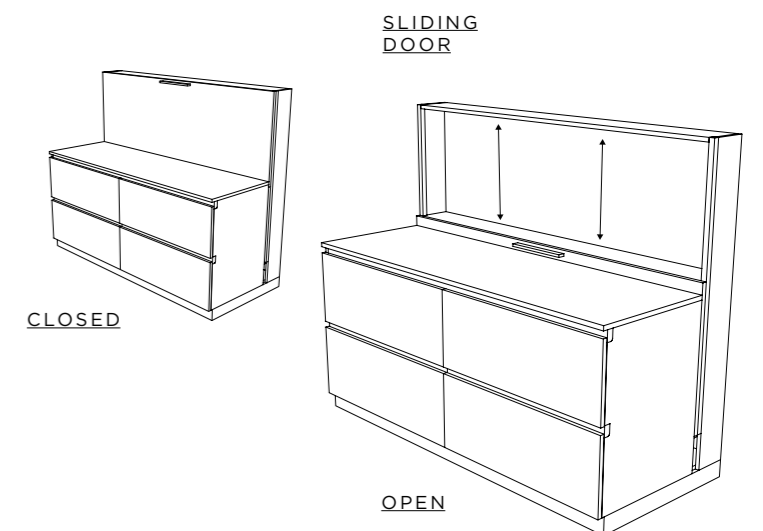

/ EN Mover is an easy and elegant vertical downwards slider. It allows to create closable compartments exploiting spaces that can be elegantly hidden by a sliding panel. Sliding on extremely silent rails, grants a smooth and fluent ongoing movement. The innovative electrified GSS System allows a safe displacement and replacement of power adapters supplied through a simple twist.