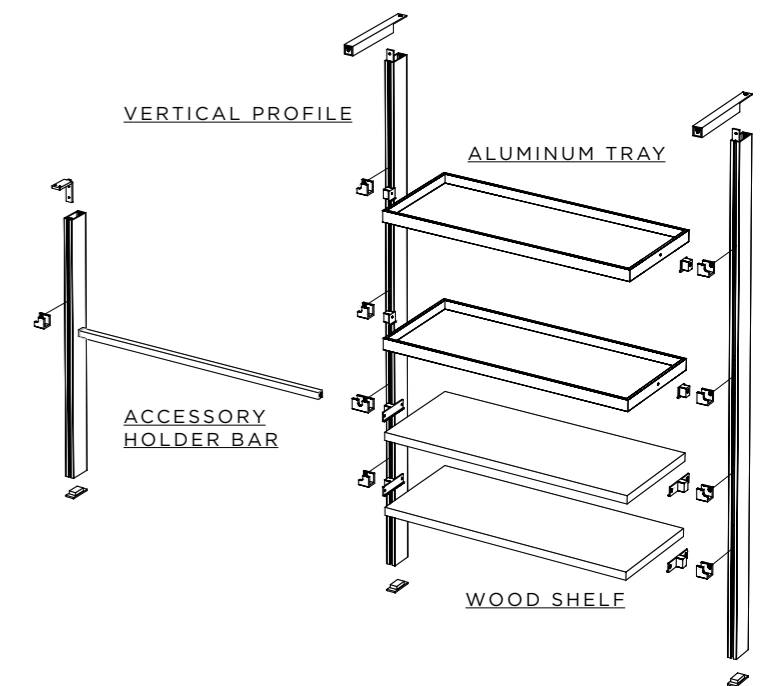

/ LIGHT

Beton melamine Base units
Melaminico cemento Basi
Mélaminé ciment Meubles bas

/ STONE BROWN 6083

HPL laminate Worktop
Laminato HPL Piano di lavoro
Stratifié HPL Plan de travail

/EN Free assembling, black anodized, aluminum bookshelf. Can be turned into a kitchen equipped wall system, or a free-standing bookshelf. We can see it pictured in all its versions where, the vertical element allows the choice of multiple assembly positions of wood shelves, metal trays and utility bars.